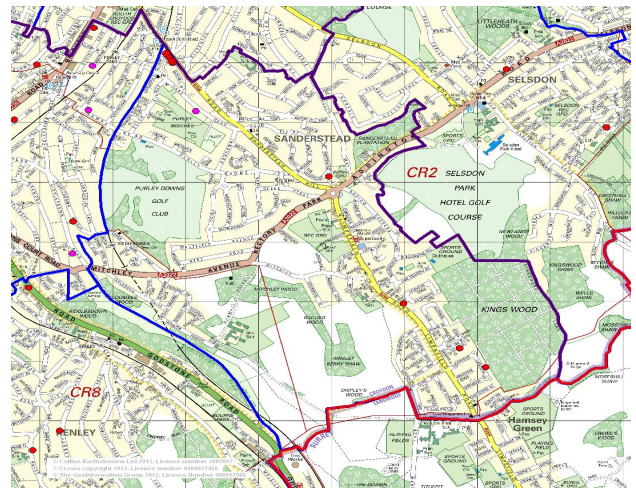

Motor Vehicle Crime

Over the last 4 weeks Sanderstead had just 1 'theft from motor vehicle' as marked on the map (●) Don't let thieves get an easy ride. Locking your vehicle, even when filling up or parked on your drive, greatly reduces the possibility of it being targeted by an opportunist thief. Even if you have locked your vehicle, check you haven't left any windows or the sunroof open. It is actually illegal to leave your vehicle running unattended while you put the air condition on to cool your vehicle or warm it up in cold weather. If someone takes it while it's left like this, your insurer won't pay out because you won't be covered.

Anti-Social Behaviour

The team continues to work hard to reduce all forms of Anti-Social Behaviour (ASB) on the ward. The team regularly patrols areas such as Sanderstead Recreation Ground and Wettern Tree Garden at relevant times of the day.

Gruffy Fayre - Sanderstead/Selsdon officers attended the Gruffy Fayre. We were glad to see many residents from the ward attend. This is always a great way to meet the residents of Sanderstead. If there are any upcoming events that you would like us to attend, just let us know.

OTHER NEWS

School Presentations

It's has been a month of presentations by Sanderstead officers. We have visited Ridgeway Primary, Atwood Primary Academy and Riddlesdown Collegiate. Workshops and classes were led by PC Wilson and included subjects relevant to each year group.